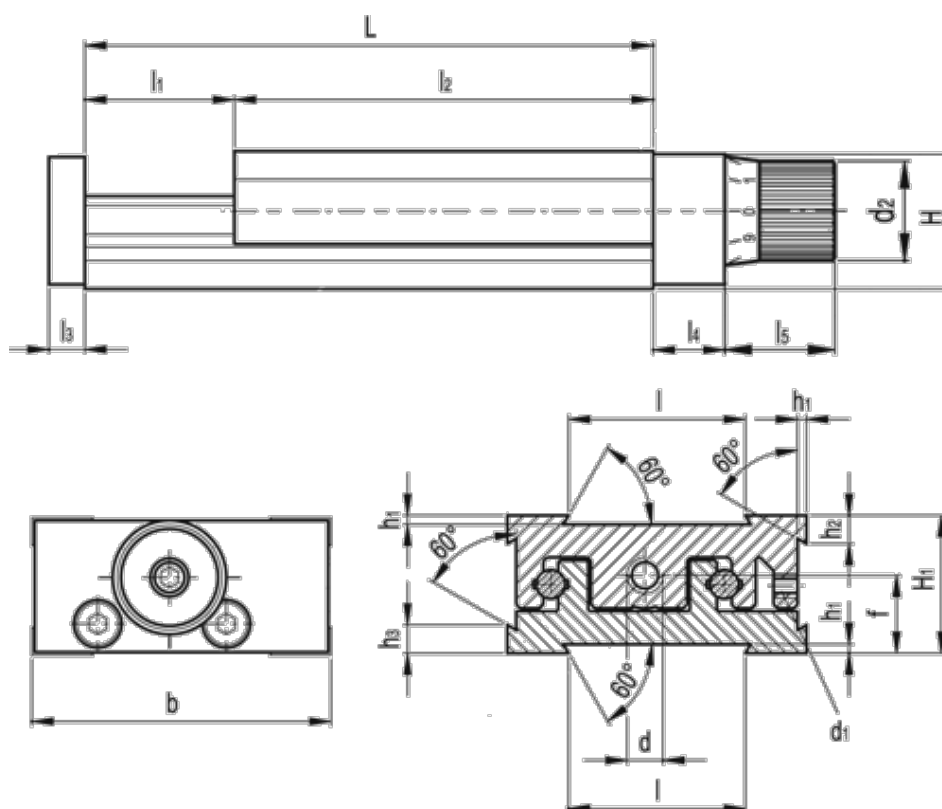

# Data Sheet

Article number: 20770033

Description: Adjustable slide unit  
GN 900-120-260-100-D-1

## Measures

b = 120	h2 = 13.8
d = M10x1	h3 = 13.8
d1 = M5	l = 80
d2 = 34	L - l1 = 260-100
f = 26.3	l2 = 160
H = 45.0	l3 = 10
h1 = 2.0	l4 = 18
H1 = 46	l5 = 34